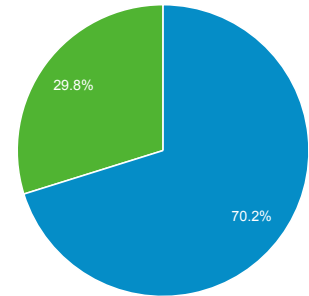

Audience Overview

All Users
100.00% Sessions

12 Jan 2017 - 10 Jan 2018

Overview

■ New Visitor ■ Returning Visitor

| Language | Sessions | % Sessions |
|--------------|----------|------------|
| 1. en-gb | 5,169 | 62.16% |
| 2. en-us | 2,868 | 34.49% |
| 3. c | 49 | 0.59% |
| 4. (not set) | 43 | 0.52% |
| 5. de | 14 | 0.17% |
| 6. en | 14 | 0.17% |
| 7. en-au | 12 | 0.14% |
| 8. pt-br | 11 | 0.13% |
| 9. de-de | 8 | 0.10% |
| 10. id | 8 | 0.10% |